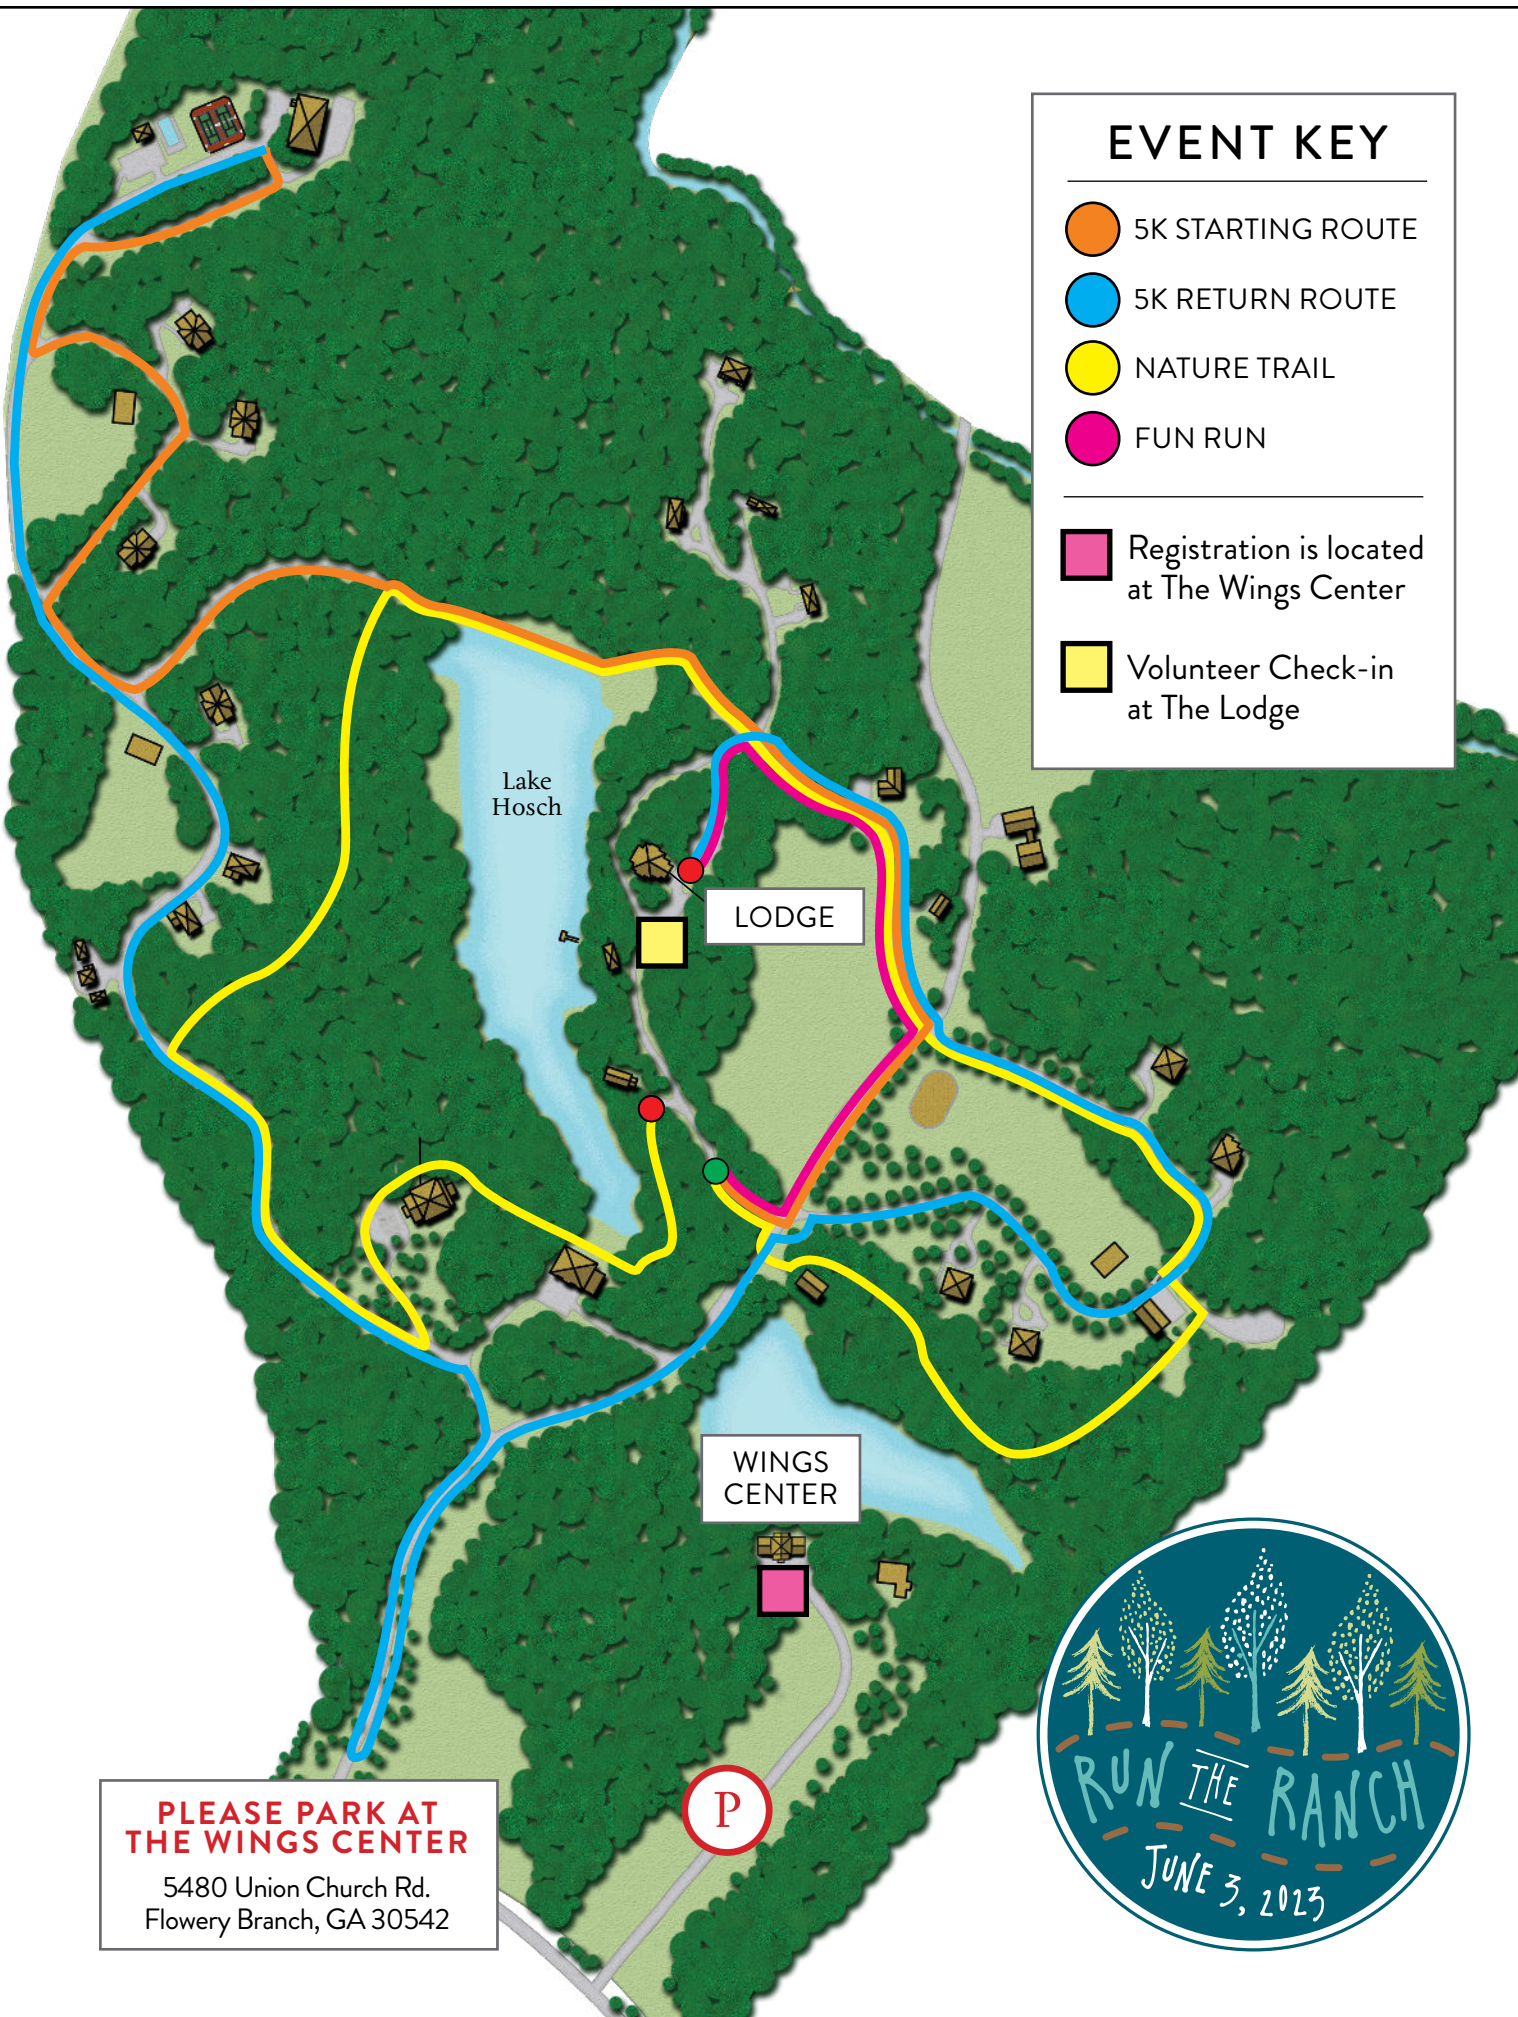

EVENT KEY

-  5K STARTING ROUTE
-  5K RETURN ROUTE
-  NATURE TRAIL
-  FUN RUN
-  Registration is located at The Wings Center
-  Volunteer Check-in at The Lodge

PLEASE PARK AT THE WINGS CENTER
5480 Union Church Rd.
Flowery Branch, GA 30542